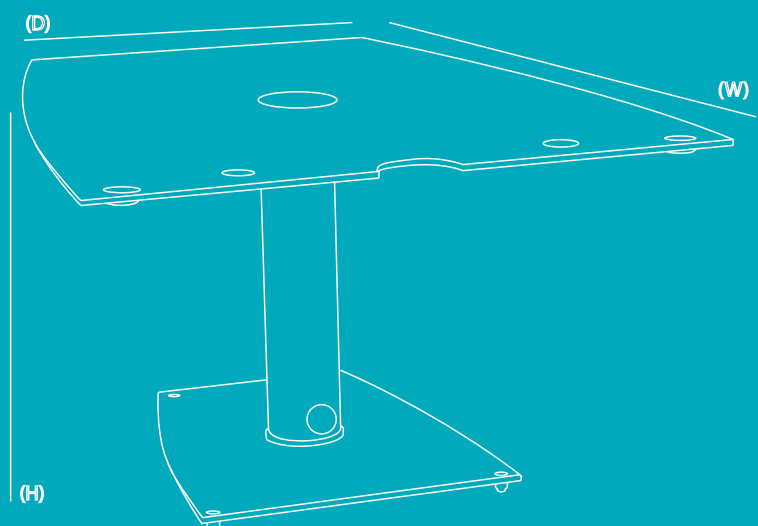

Contact Futureglass for more details.

TOP DIMENSIONS

depth (D) width (W)
3200 x 1200 mm

TABLE HEIGHT (H)

The height of all Ultimate Dual Boardroom tables is 720 mm.

10mm clear toughened safety glass is standard, but colours, finishes, and other glass type to order. Call now for fast