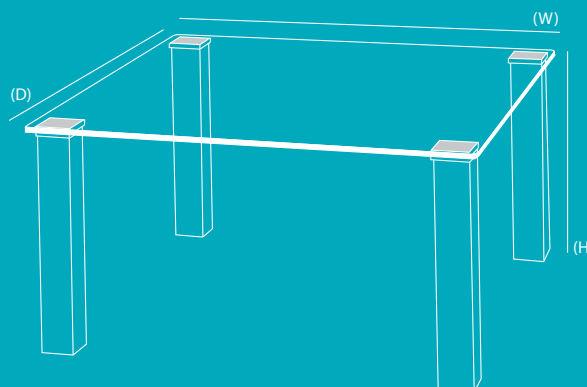

CHOOSE YOUR OPTIONS

The Foundation table is available as a standard unit with a choice of finishes to cherry, american black walnut, dark wenge or stainless steel, and ten sizes of square or rectangular tabletop. All glass sizes can be customised with colours, sandblasting (plain, patterned), or even with a logo to suit.

TOP DIMENSIONS

Depth (D)	Width (W)	Depth (D)	Width (W)
500	1120	800	1400
500	1350	900	900
600	600	900	1500
700	700	1000	1000
800	800	1100	1100

TABLE HEIGHT (H)

The height of all Foundation Table is 450 mm.