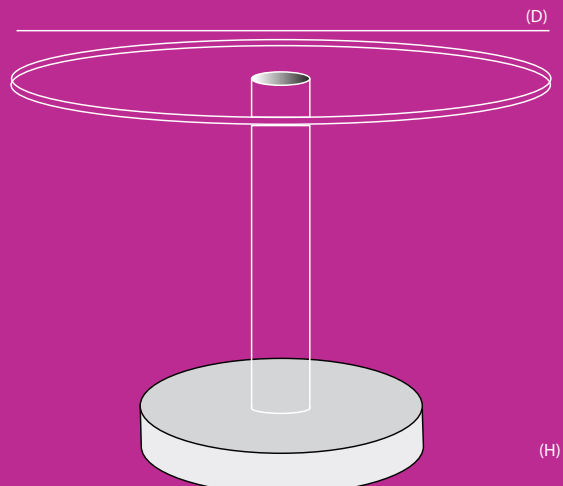

### DESIGN BRIEF

The Granito Knee garden table takes the values of Futureglass outdoors. The innovative waterproof uv bonding technology protected under patent number GB2389883 allows the table to be used outdoors all year round as a garden or patio coffee and drinks table, or a conservatory side table. The exposed aggregate base provides this minimalist table with the stability needed for the harshest weather conditions. The Granito Knee table features a toughened glass disc, conforming to British Standard BS 6206A, and an exposed granite base. The 316 marine-grade stainless steel column simply screws into bosses pre-bonded to the top and base for stability. This unit comes flat-packed for quick, easy assembly or dismantling without tools and is designed to enhance any outdoor environment.

### CHOOSE YOUR OPTIONS

The Granito table is available as a standard unit with a 316 marine-grade stainless steel column and five tabletop dimensions, with the option of frosted or coloured glass. All glass sizes can be customised with colours, sandblasting (plain, patterned), or even with a logo to suit.

### TABLE DIMENSIONS

Round

Diameter (D)	Height (H)
525 mm	380 mm
600 mm	380 mm
700 mm	380 mm
800 mm	380 mm
900 mm	380 mm

10mm clear toughened safety glass is standard, but colours, finishes, and other glass type to order. Call now for fast delivery...