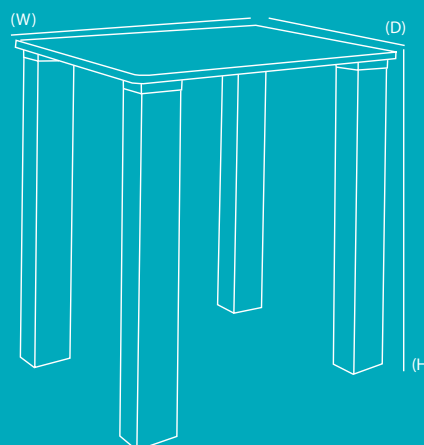

TABLE DIMENSIONS

Width (W) Depth (D)	Width (W) Depth (D)
375 x 375 mm	600 x 600 mm
500 x 300 mm	700 x 700 mm
525 x 525 mm	800 x 800 mm
600 x 300 mm	1120 x 300 mm
600 x 400 mm	1120 x 500 mm
	1350 x 500 mm

TABLE HEIGHT (H)

All Jeg tables are 450 mm in height.

10mm clear toughened safety glass is standard, but colours, finishes, and other glass type to order. Call now for fast delivery...

Please ensure that there is adequate access to the final location of the furniture including doorways, windows and other areas for access. Tool free assembly. Further information available from www.futureglass.co.uk or +44 (0) 1376 330300. We would be happy to help.