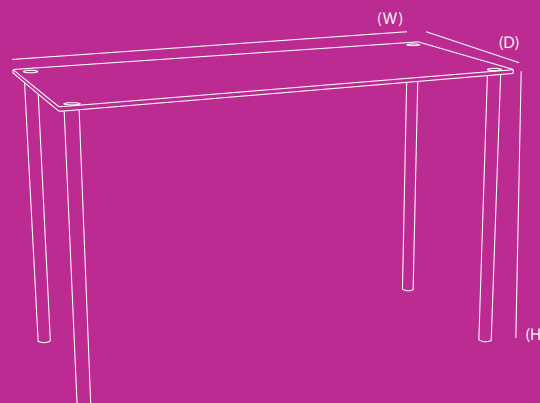

With a choice of 16 different sizes, you'll find a Micro Elbow table for any size of room. The tabletop is made from 10mm toughened glass, conforming to BS 6206A. The legs simply screw directly to bosses pre-bonded to the glass for stability and quick, easy assembly.

Micro Elbow is a table that adds a real sense of style to your dining area.

CHOOSE YOUR OPTIONS

Micro Elbow tables are available as standard units with matt nickel, bright chrome or minimalist white legs and a round, square or rectangular glass tabletop in 16 sizes. All glass sizes can be customised with colours, sandblasting (plain, patterned), or even with a logo to suit.

TABLE DIMENSIONS

Round table top diameter options are listed below. All round top Micro Elbow tables are 710 mm in height (H).

DIAMETERS

375 mm 525 mm 600 mm 700 mm 800 mm

SQUARE

Width (W)	Depth (D)	Height (H)
375	x 375mm	710mm
525	x 525mm	710mm
600	x 600mm	710mm
700	x 700mm	710mm

RECTANGULAR

Width (W)	Depth (D)	Height (H)
500	x 300mm	710mm
600	x 300mm	710mm
600	x 400mm	710mm
600	x 500mm	710mm
800	x 400mm	710mm
1120	x 300mm	710mm
1120	x 500mm	710mm
1350	x 500mm	710mm

10mm clear toughened safety glass is standard, but colours, finishes, and other glass type to order. Call now for fast delivery...