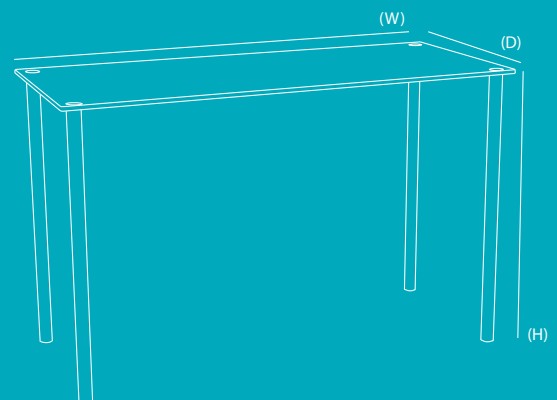

CHOOSE YOUR OPTIONS

Micro Elbow tables are available as standard units with matt nickel, bright chrome or minimalist white legs and a round, square or rectangular glass tabletop in 16 sizes. All glass sizes can be customised with colours, sandblasting (plain, patterned), or even with a logo to suit.

TABLE DIMENSIONS

Round table top diameter options are listed below. All round top Micro Elbow tables are 710 mm in height (H).

DIAMETERS

375 mm 525 mm 600 mm 700 mm 800 mm

SQUARE

Width (W)	Depth (D)	Height (H)
375	x 375mm	710mm
525	x 525mm	710mm
600	x 600mm	710mm
700	x 700mm	710mm

RECTANGULAR

Width (W)	Depth (D)	Height (H)
500	x 300mm	710mm
600	x 300mm	710mm
600	x 400mm	710mm
600	x 500mm	710mm
800	x 400mm	710mm
1120	x 300mm	710mm
1120	x 500mm	710mm
1350	x 500mm	710mm

10mm clear toughened safety glass is standard, but colours, finishes, and other glass type to order. Call now for fast delivery...