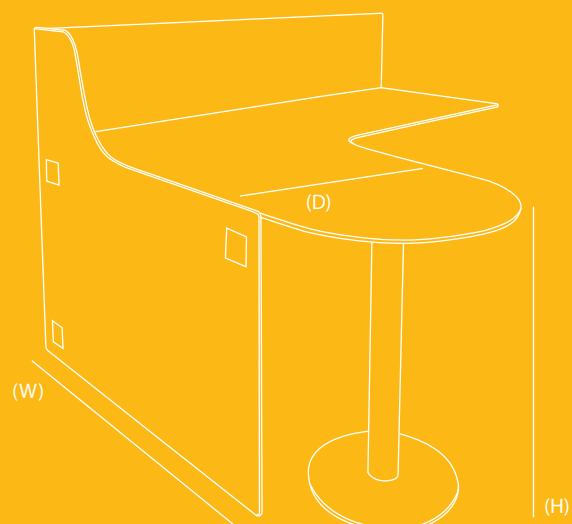

This glass reception desk also comes with the highly-practical option of cable management, which means that all of your technology cabling can be run discretely up through the pedestal legs or panels.

Contact Futureglass for more details.

TOP DIMENSIONS

Specify the desks width and depth to your requirements

TABLE HEIGHT (H)

Specify the desks height to your requirements

10mm clear toughened safety glass is standard, but colours, finishes, and other glass type to order. Call now for fast delivery...