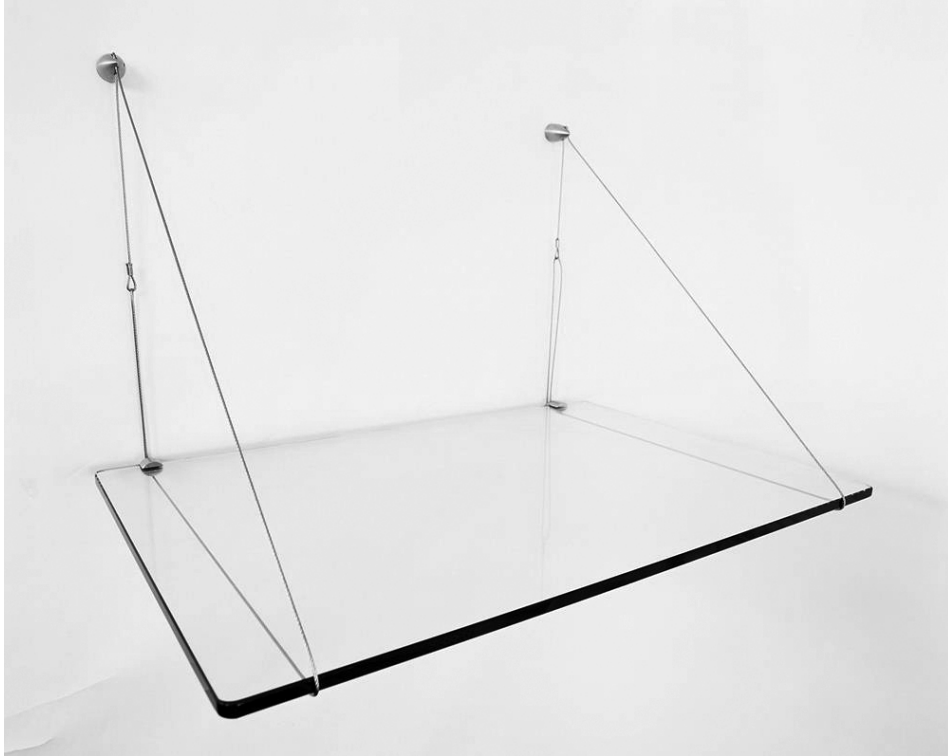

futureglass

Price List for Glass Projector Shelf

For more price options call us at 01376 440400

Glass Projector Shelf

Glass Shape	Shelf Size	Glass Decoration	Price (excl VAT)
Square	525 x 525 10mm Glass Rectangle	No Decoration required	£155.00