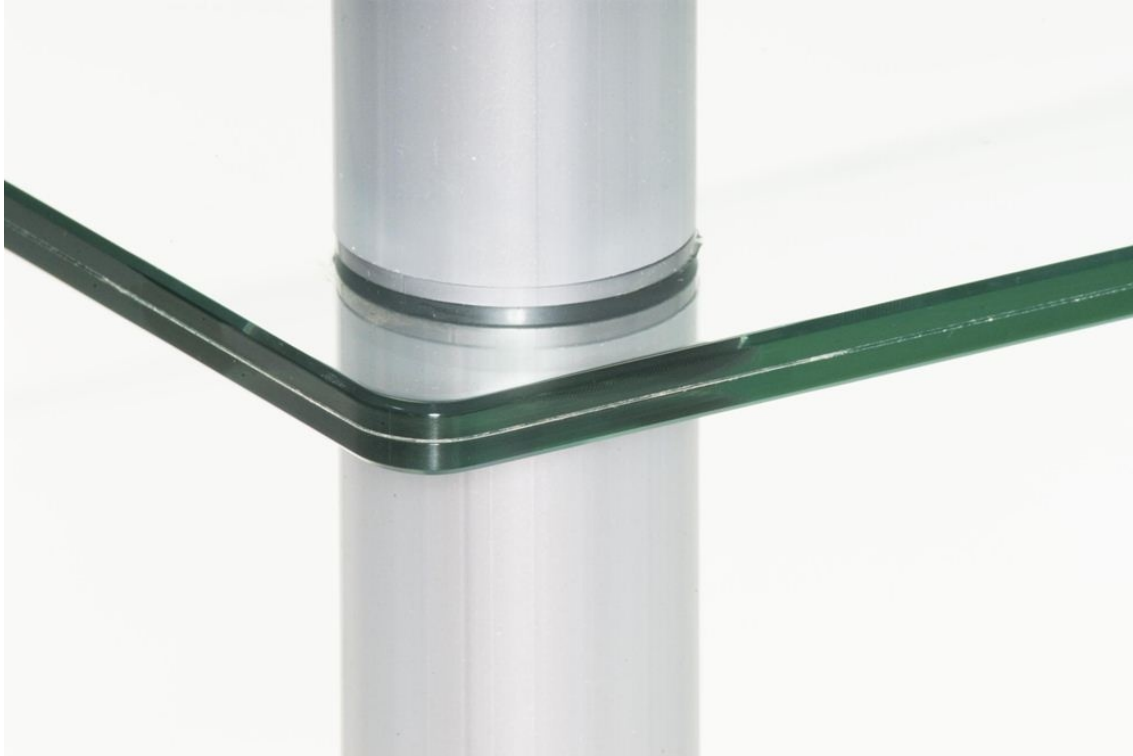

**futureglass**

**Price List for GEM Lite Extra Leg**

**For more price options call us at 01376 440400**

**GEM Lite Extra Leg**

<b>Leg Length</b>	<b>Price (excl VAT)</b>
80mm	£5.00
100mm	£5.00
120mm	£5.00
140mm	£5.00
160mm	£5.00
180mm	£5.00
210mm	£5.00
250mm	£5.00
300mm	£5.00
350mm	£5.00

<b>Column Finish</b>	<b>Price (excl VAT)</b>
Silver Lite	£0.00
Black Lite	£0.00