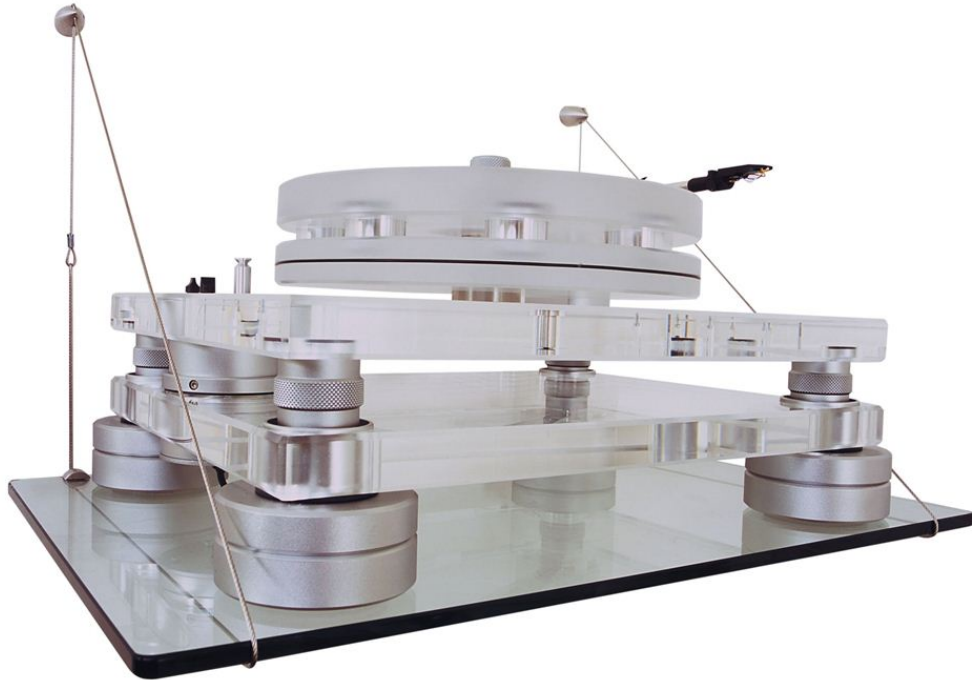

futureglass

Price List for Turntable Support Double Width

For more price options call us at 01376 440400