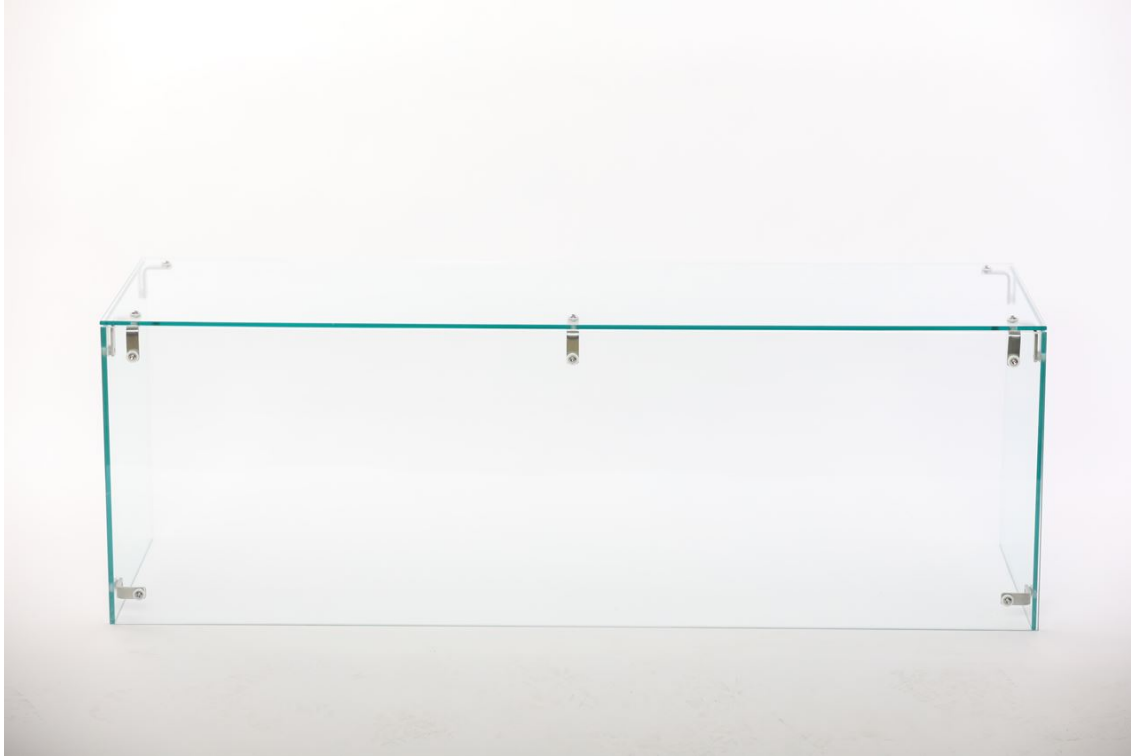

futureglass

Price List for Self Assembly Glass Cake Display Case and Sneeze Screen

For more price options call us at 01376 440400

Self Assembly Glass Cake Display Case and Sneeze Screen

External Dimensions	Deep Shelves	Price (excl VAT)
600w x 400h x 400d in 6mm clear toughened glass	0	£275.00